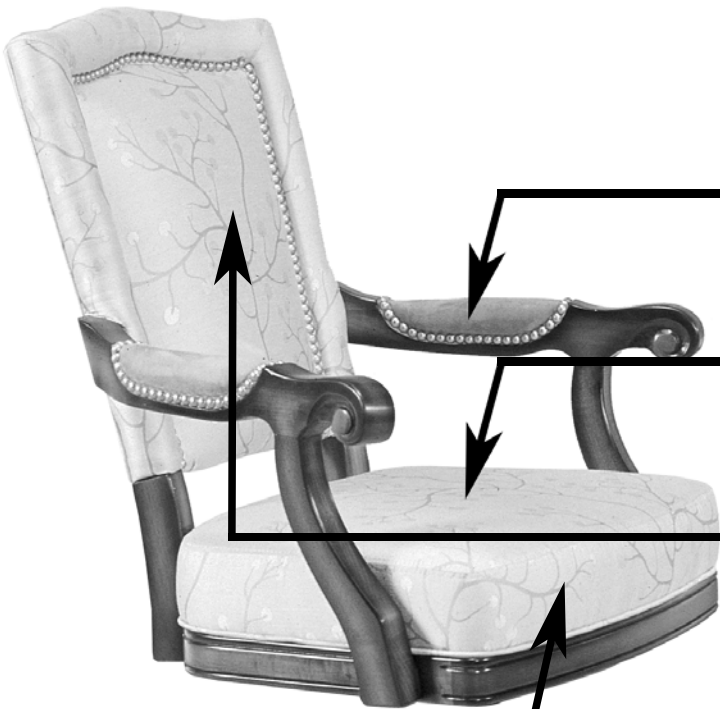

DARAFEEV

UPHOLSTERY CONFIGURATOR

CUSTOMER _____ STYLE: MARSALA
CUSTOMER PO# _____ SO# _____

ARMS

SEAT

INSIDE BACK

BOXING

OUTSIDE BACK

NAIL TREATMENT

WELT

[Click HERE](#) to be redirected to the full line of Upholstery Configurations