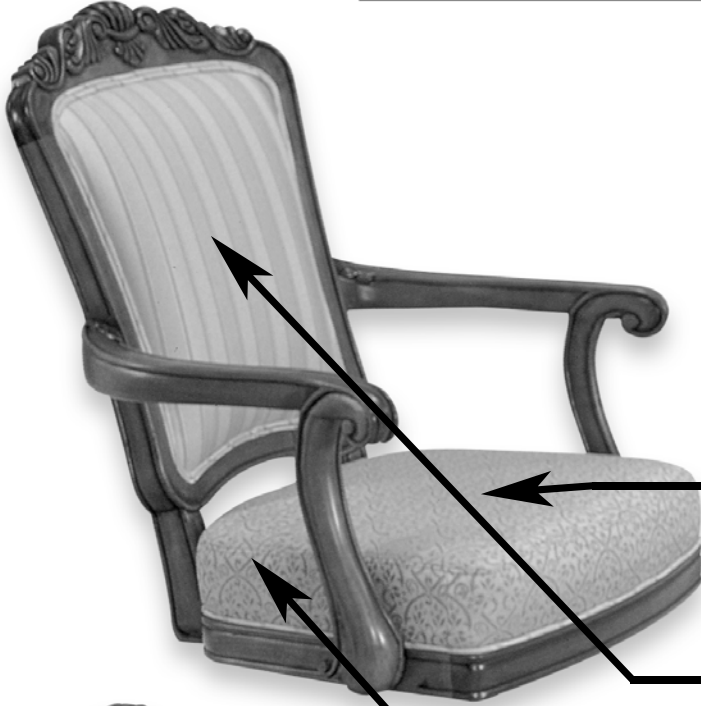

DARAFEEV

UPHOLSTERY CONFIGURATOR

CUSTOMER _____ STYLE: CENTURION
CUSTOMER PO# _____ SO# _____

REQ. TOTAL YARDAGE = 2.0

BARSTOOL GAMECHAIR

SEAT = .75 YD

INSIDE BACK = .50 YD

BOXING = .25 YD

OUTSIDE BACK = .50 YD

NAIL TREATMENT

WELT

*USE REQUIRED YARDAGE AS A GUIDELINE - A TWO ITEM MINIMUM ORDER IS NECESSARY FOR CUSTOM CONFIGURATIONS. YARDAGE IS PER ITEM