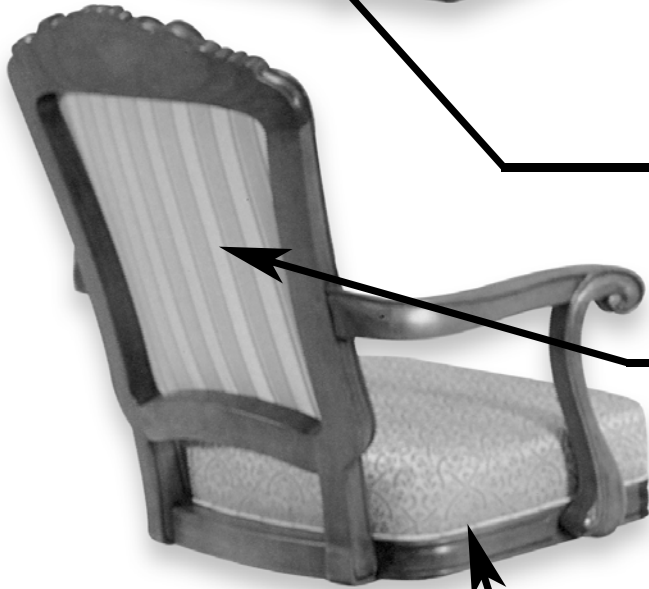

DARAFEEV

UPHOLSTERY CONFIGURATOR

CUSTOMER _____ STYLE: CENTURION
CUSTOMER PO# _____ SO# _____

REQ. TOTAL YARDAGE = 2.0

BARSTOOL GAMECHAIR

SEAT = .75 YD

INSIDE BACK = .50 YD

BOXING = .25 YD

OUTSIDE BACK = .50 YD

NAIL TREATMENT

WELT

*USE REQUIRED YARDAGE AS A GUIDELINE - A TWO ITEM MINIMUM ORDER IS NECESSARY FOR CUSTOM CONFIGURATIONS. YARDAGE IS PER ITEM